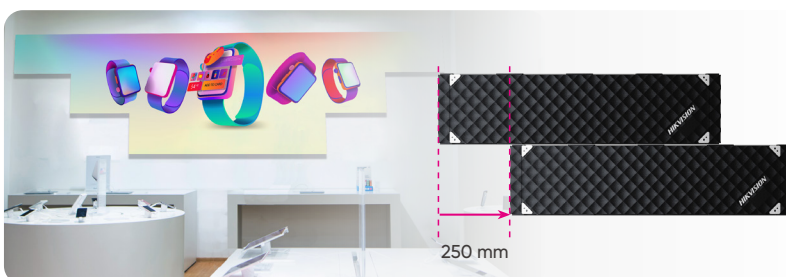

The LED cabinet rotates 90° clockwise

The LED module rotates 90° counterclockwise

Curve Splicing with Cut Edges

Short Edge

Outer right-angle splicing (default feature)

Staggered Splicing

Staggered splicing of units with a width of 250 mm, creating innovative screen shapes

Long Edge

Up to 10° outer-arc splicing (customizable feature)

Mixed Splicing

Mixed splicing of different modules of the same pixel pitch to create a complete video wall

Excellent Heat Dissipation

Ultra Narrow Design