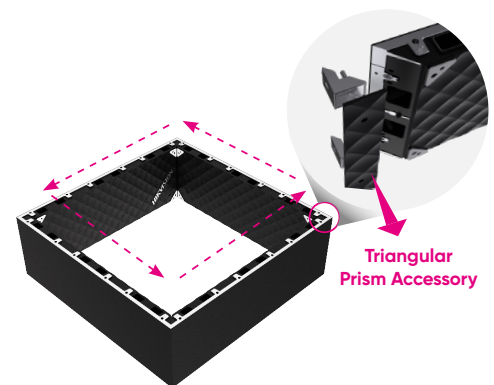

Brighten Every Moment

Flex Series

Indoor

Creative Splicing

Ultra-Thin

Die-Cast Aluminum

Easy Installation with 90° Rotation

More accurate and easier splicing, compatible with diverse resolutions

The LED cabinet rotates 90° clockwise

The LED module rotates 90° counterclockwise

Curve Splicing with Cut Edges

Short Edge

Outer right-angle splicing (default feature)

Staggered Splicing

Staggered splicing of units with a width of 250 mm, creating innovative screen shapes

Long Edge

Up to 10° outer-arc splicing (customizable feature)

Mixed Splicing

Mixed splicing of different modules of the same pixel pitch to create a complete video wall

Excellent Heat Dissipation

Ultra Narrow Design

Indoor Display in Stores

Large Screen in Indoor Spaces

Key Spec

	DS-D40xxCB-1F	DS-D40xxCC-1F	DS-D40xxCD-1F	DS-D40xxCF-1F
Pixel Structure	SMD Triad LED			
Pixel Pitch (mm)	1.5625/1.9531/2.604/2.976			
Cabinet Dimension (W × H × D, mm)	750 × 250 × 50 (29.53" × 9.84" × 1.97")	1000 × 250 × 50 (39.37" × 9.84" × 1.97")	500 × 500 × 50 (19.69" × 19.69" × 1.97")	1000 × 500 × 50 (39.37" × 19.69" × 1.97)
Cabinet Resolution (W × H)	480 × 160/384 × 128/ 288 × 96/192 × 64	640 × 160/512 × 128/ 384 × 96/256 × 64	320 × 320/256 × 256/ 192 × 192/128 × 128	640 × 320/512 × 256/ 384 × 192/256 × 128
Cabinet Weight	4.59 Kg (10.12 lb)	5.65 Kg (12.456 lb)	5.6 Kg (12.35 lb)	10.54 Kg (23.237 lb)
Brightness (nits)	800nit (Peak: 1000nits)			
Color Temperature (K)	3000-10000 K adjustable			
Viewing Angle	160°(H)/160°(V)			
Contrast Ratio	≥ 5000:1			
Peak Consumption	≤ 600 (W/m ²)			
Average Consumption	≤ 185 (W/m ²)			
Refresh Rate (Hz)	Up to 3840			
Grey Level (bit)	Up to 16			