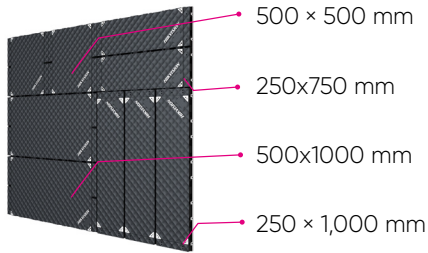

The LED cabinet rotates 90° clockwise

The LED module rotates 90° counterclockwise

Curve Splicing with Cut Edges

Short Edge

Outer right-angle splicing (default feature)

Staggered Splicing

Staggered splicing of units with a width of 250 mm, creating innovative screen shapes

Long Edge

Up to 10° outer-arc splicing (customizable feature)

Mixed Splicing

Mixed splicing of different modules of the same pixel pitch to create a complete video wall

Excellent Heat Dissipation

Ultra Narrow Design

Indoor Display in Stores

Large Screen in Indoor Spaces

Key Spec

	DS-D40xxCB-1F	DS-D40xxCC-1F	DS-D40xxCD-1F	DS-D40xxCF-1F
Pixel Structure	SMD Triad LED			
Pixel Pitch (mm)	1.5625/1.9531/2.604/2.976			
Cabinet Dimension (W × H × D, mm)	750 × 250 × 50 (29.53" × 9.84" × 1.97")	1000 × 250 × 50 (39.37" × 9.84" × 1.97")	500 × 500 × 50 (19.69" × 19.69" × 1.97")	1000 × 500 × 50 (39.37" × 19.69" × 1.97)
Cabinet Resolution (W × H)	480 × 160/384 × 128/ 288 × 96/192 × 64	640 × 160/512 × 128/ 384 × 96/256 × 64	320 × 320/256 × 256/ 192 × 192/128 × 128	640 × 320/512 × 256/ 384 × 192/256 × 128
Cabinet Weight	4.59 Kg (10.12 lb)	5.65 Kg (12.456 lb)	5.6 Kg (12.35 lb)	10.54 Kg (23.237 lb)
Brightness (nits)	800nit (Peak: 1000nits)			
Color Temperature (K)	3000-10000 K adjustable			
Viewing Angle	160°(H)/160°(V)			
Contrast Ratio	≥ 5000:1			
Peak Consumption	≤ 600 (W/m ²)			
Average Consumption	≤ 185 (W/m ²)			
Refresh Rate (Hz)	Up to 3840			
Grey Level (bit)	Up to 16			