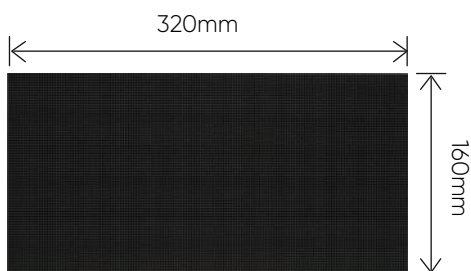

Excellent Display

- High-grade ICs with a broad color spectrum and even grayscales
- PCB with evenly arranged vertical and centrally placed horizontal ICs, optimizing performance
- High-quality lamp beads, offering higher contrast ratio and reliability

Standardized Dimensions

- Standardized 320×160 mm
- Uniform bottom shell screw holes across all models, allowing easy replacement of LED modules of different pixel pitches without changing the cabinet

Energy-Saving Design

Indoor Large Screen

Billboard

Building Facade

Key Spec

	Indoor Regular LED Module					
Pixel Pitch	P1.25	P1.53	P1.86	P2.0	P2.5	P3.0
Module Size	320*160 mm					
Lamp Size	1010	1212	1515	1515	2121	2121
Refresh Rate (Hz)	3840	3840	3840	3840	1920/3840	1920/3840
Brightness (nits)	550-600					
Resolution	256 * 128	208 * 104	172 * 86	160 * 80	128 * 64	104 * 52

	Outdoor Regular LED Module						
Pixel Pitch	P2.5	P3.076	P4	P5	P6.67	P8	P10
Module Size	320*160 mm						
Lamp Size	1415	1415	2121	2121	2727	2727	2727
Refresh Rate (Hz)	1920/3840						
Brightness (nits)	4500-5000						
Resolution	128 * 64	104 * 52	80 * 40	64 * 32	48 * 24	40 * 20	32 * 16