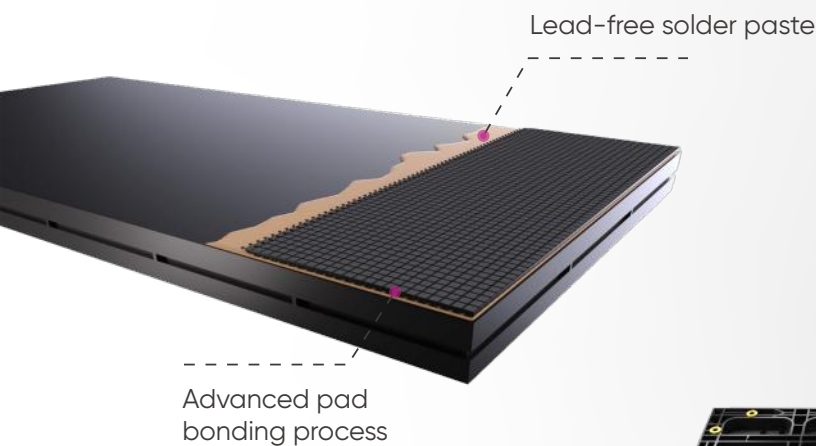

Brighten Every Moment

Regular LED Module

Indoor

Outdoor

Excellent LED Lamps

Energy-Saving

Stable Performance

- Lead-free solder paste, eco-friendly
- Advanced pad bonding for LED bead stability
- PC+30 fiber bottom shell kit, reinforced for robustness and flatness

Excellent Display

- High-grade ICs with a broad color spectrum and even grayscales
- PCB with evenly arranged vertical and centrally placed horizontal ICs, optimizing performance
- High-quality lamp beads, offering higher contrast ratio and reliability

Standardized Dimensions

- Standardized 320×160 mm
- Uniform bottom shell screw holes across all models, allowing easy replacement of LED modules of different pixel pitches without changing the cabinet

Energy-Saving Design