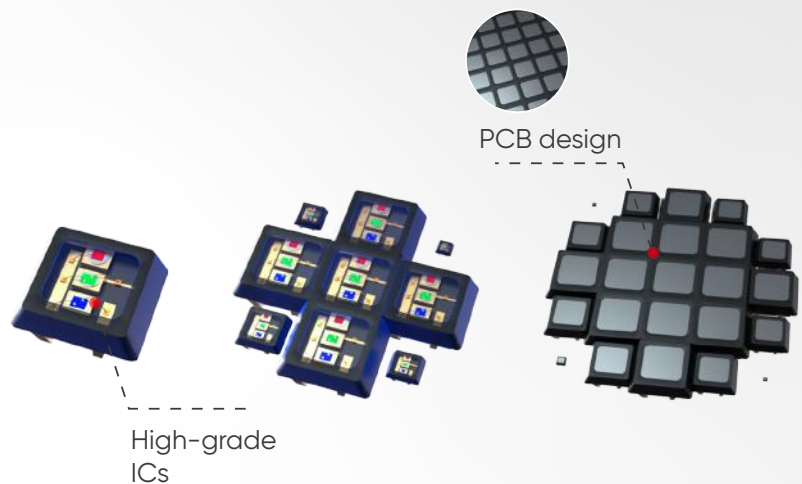

Brighten Every Moment

Regular LED Module

Indoor

Outdoor

Excellent LED Lamps

Energy-Saving

Stable Performance

- Lead-free solder paste, eco-friendly
- Advanced pad bonding for LED bead stability
- PC+30 fiber bottom shell kit, reinforced for robustness and flatness

Excellent Display

- High-grade ICs with a broad color spectrum and even grayscales
- PCB with evenly arranged vertical and centrally placed horizontal ICs, optimizing performance
- High-quality lamp beads, offering higher contrast ratio and reliability

Standardized Dimensions

- Standardized 320×160 mm
- Uniform bottom shell screw holes across all models, allowing easy replacement of LED modules of different pixel pitches without changing the cabinet

Energy-Saving Design

Indoor Large Screen

Billboard

Building Facade

Key Spec

	Indoor Regular LED Module					
Pixel Pitch	P1.25	P1.53	P1.86	P2.0	P2.5	P3.0
Module Size	320*160 mm					
Lamp Size	1010	1212	1515	1515	2121	2121
Refresh Rate (Hz)	3840	3840	3840	3840	1920/3840	1920/3840
Brightness (nits)	550-600					
Resolution	256 * 128	208 * 104	172 * 86	160 * 80	128 * 64	104 * 52