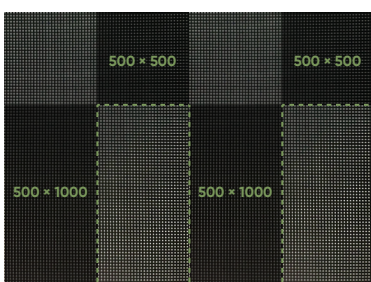

Aluminum Profile

Aluminum Shell

Excellent Heat Dissipation

- Capable of operating below 60°C **without air conditioning**
- **PCB directly connected** to aluminum bottom shell with thermal grease
- Enhanced heat dissipation through **numerous fins and open rear design**

Versatile Cabinet Sizes

- Both **500 × 500 mm** and **500 × 1,000 mm** models available, with the same pixel pitch
- Seamlessly integrated to form a **unified video wall**

Easier Installation

- Supports **cordless and waterproof** connection
- **Aviation plugs** ensure easier installation