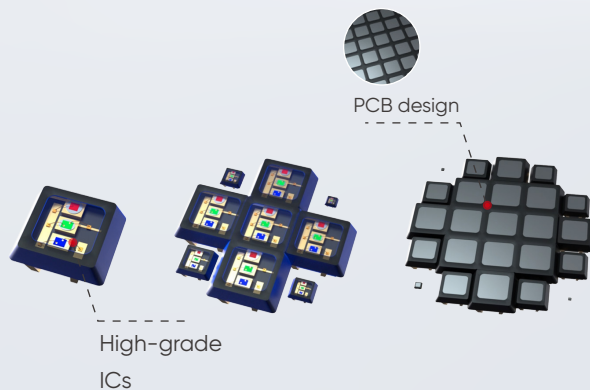

Creative Shape Splicing

- Specially designed soft LED modules and cut-edge LED modules simplify the building of cylinder screens and column screens

Budget-friendly Choice for Full-color LED Displays

Regular Indoor Modules: P1.2, P1.5, P1.8, P2, P2.5, P3

Regular Outdoor Modules: P2.5, P3, P4, P5, P6, P8, P10

Soft Modules: P1.2, P1.5, P1.8, P2, P2.5

Cut-edge Modules: P1.5, P1.8, P2, P2.5, P4, P5, P6, P8

Indoor & Outdoor LED Module

Stable performance

- Environment-friendly lead-free solder paste
- Advanced pad bonding process for LED bead stability
- PC+30 fiber bottom case kit and additional reinforcement, ensuring robustness and flatness

Excellent display

- High-grade ICs with a broader color spectrum and evenly-divided gray scales
- PCB design with evenly-arranged vertical ICs and centrally-placed horizontal ICs, optimizing performance