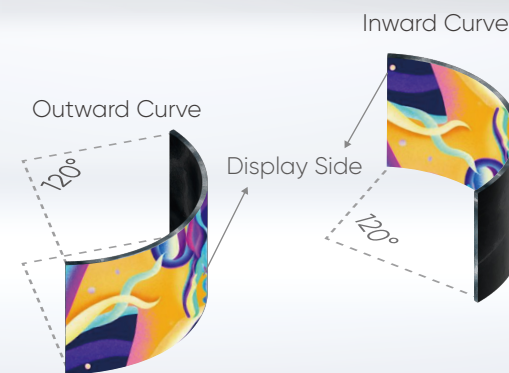

Excellent display

- High-grade ICs with a broader color spectrum and evenly-divided gray scales
- PCB design with evenly-arranged vertical ICs and centrally-placed horizontal ICs, optimizing performance

Applications

Soft LED Module

High flexibility

Enjoy creative splicing with 120-degree flexibility for both concave and convex bending

Stable installation

An updated magnetic column improves the soft LED module's mount on the bracket, making installation more secure

Applications

Cut-edge LED Module

No extra cuts needed

Cut-edge modules ensure no extra cuts or seams are needed for curved displays

Extended splicing angles

Splice the display outward to anywhere from 90 to 180 degrees