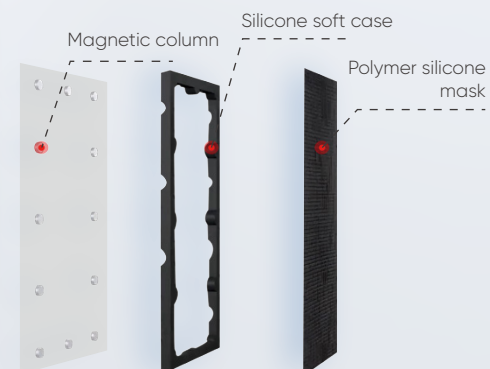

Applications

Soft LED Module

High flexibility

Enjoy creative splicing with 120-degree flexibility for both concave and convex bending

Stable installation

An updated magnetic column improves the soft LED module's mount on the bracket, making installation more secure

Applications

Cut-edge LED Module

No extra cuts needed

Cut-edge modules ensure no extra cuts or seams are needed for curved displays

Extended splicing angles

Splice the display outward to anywhere from 90 to 180 degrees