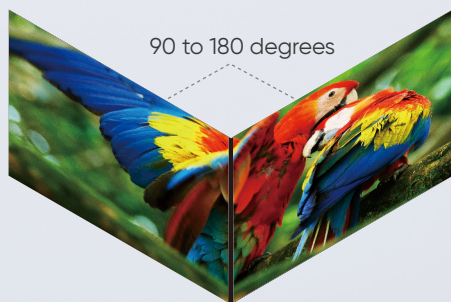

Excellent display

- High-grade ICs with a broader color spectrum and evenly-divided gray scales
- PCB design with evenly-arranged vertical ICs and centrally-placed horizontal ICs, optimizing performance

Applications

Cut-edge LED Module

No extra cuts needed

Cut-edge modules ensure no extra cuts or seams are needed for curved displays

Extended splicing angles

Splice the display outward to anywhere from 90 to 180 degrees