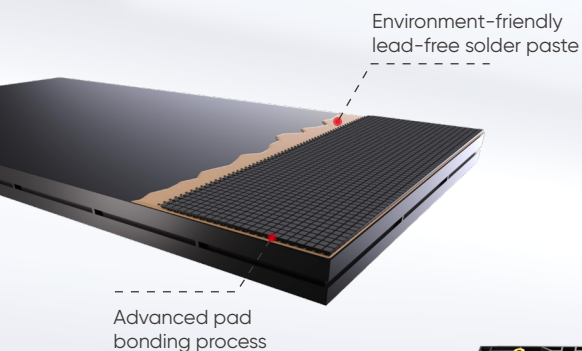

Indoor & Outdoor LED Module