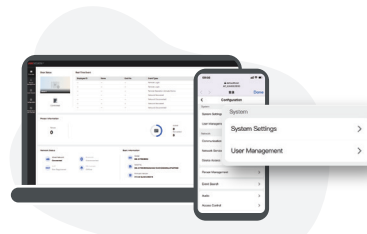

Moisture protection

Multiple authentication methods

Cards

Fingerprints

PIN Codes

Bluetooth

Easy device configuration & operation

1 Easy device connection via AP mode (Wi-Fi supported)

2 Easy web configuration via mobile device or PC

3 Remote access control via the Hik-Connect App or mobile web

Product showcase

Model DS-K1T805 Series

Operation system	Linux
Card type	M1, EM
Card capacity	100,000
Fingerprint capacity	3,000 (optional)
Event capacity	100,000
Bluetooth	Support (optional)
Wi-Fi	Support (optional)
Material	Aluminum alloy
Protection levels	IP65, IK08