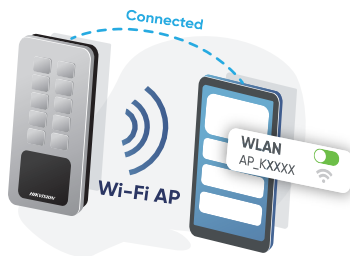

VANDAL-PROOF Access Control Terminal

Unified Security with Robust Protection

Slim design

Suitable for installation in space limited area

Robust

IP65 & IK08 protections

Easy to use

Simple web configuration using AP mode on mobile or PC client

Moisture protection

Multiple authentication methods

Cards

Fingerprints

PIN Codes

Bluetooth

Easy device configuration & operation

1 Easy device connection via AP mode (Wi-Fi supported)

2 Easy web configuration via mobile device or PC

3 Remote access control via the Hik-Connect App or mobile web

Product showcase

Model DS-K1T805 Series

Operation system	Linux
Card type	M1, EM
Card capacity	100,000
Fingerprint capacity	3,000 (optional)
Event capacity	100,000
Bluetooth	Support (optional)
Wi-Fi	Support (optional)
Material	Aluminum alloy
Protection levels	IP65, IK08