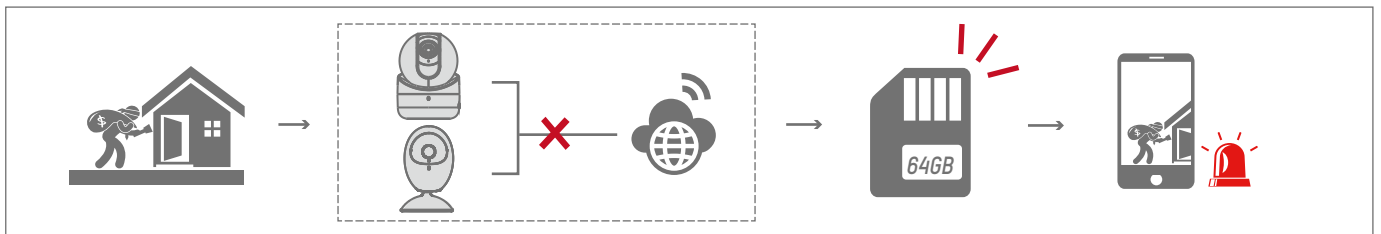

ON-BOARD STORAGE

A memory card can automatically record video triggered by the motion detection function.