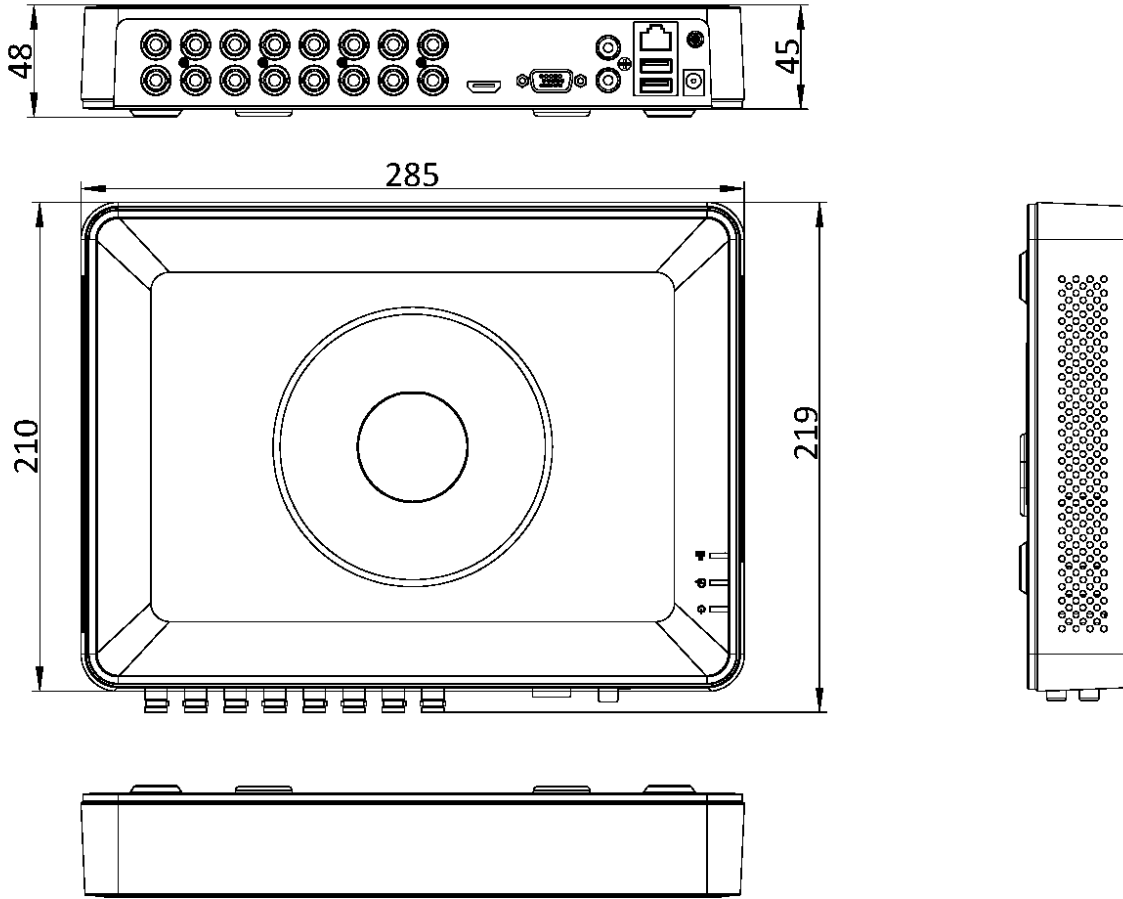

USB Interface	Real panel: 2 × USB 2.0
Alarm In/Out	N/A
General	
Power Supply	12 VDC, 1.9 A
Consumption	≤ 15 W
Working Temperature	-10 °C to +55 °C (+14 °F to +131 °F)
Working Humidity	10% to 90%
Dimension (W × D × H)	285 × 210 × 45 mm (11.2 × 8.3 × 1.8 inch)
Weight	≤ 1 kg (2.2 lb)

Dimension

scale/1:1;Unit/mm

Physical Interface

No.	Description	No.	Description
1	Video and Coaxial Audio In	5	AUDIO IN, RCA Connector
2	HDMI Interface	6	USB Interface and LAN Network Interface
3	VGA Interface	7	Power Input
4	AUDIO OUT, RCA Connector	8	GND