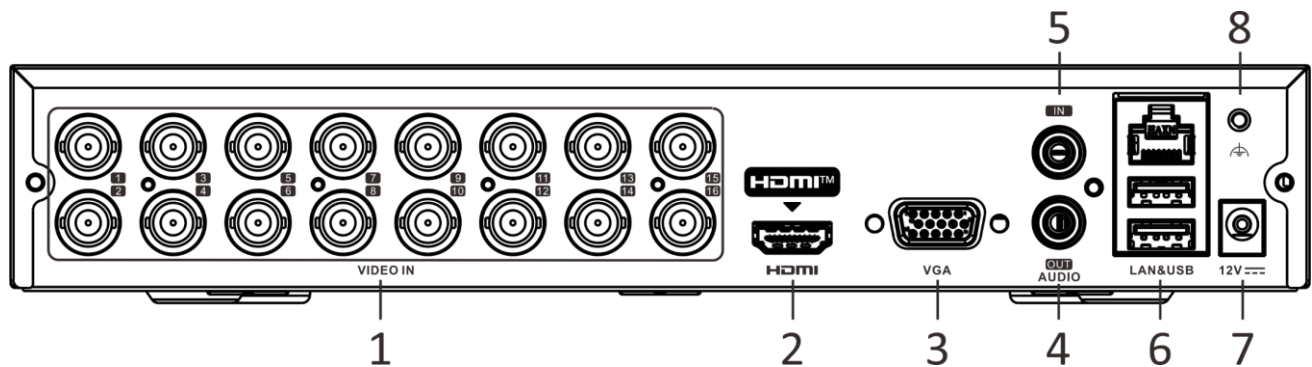

USB Interface	Real panel: 2 × USB 2.0
Alarm In/Out	N/A
General	
Power Supply	12 VDC, 1.9 A
Consumption	≤ 15 W
Working Temperature	-10 °C to +55 °C (+14 °F to +131 °F)
Working Humidity	10% to 90%
Dimension (W × D × H)	285 × 210 × 45 mm (11.2 × 8.3 × 1.8 inch)
Weight	≤ 1 kg (2.2 lb)

Dimension

scale/1:1;Unit/mm

Physical Interface

No.	Description	No.	Description
1	Video and Coaxial Audio In	5	AUDIO IN, RCA Connector
2	HDMI Interface	6	USB Interface and LAN Network Interface
3	VGA Interface	7	Power Input
4	AUDIO OUT, RCA Connector	8	GND