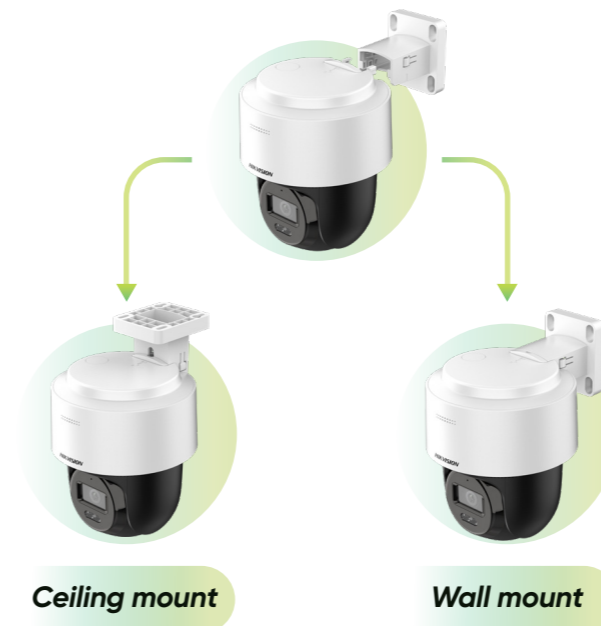

Smart Mode

When there is no vehicle or person, the camera uses only the IR light. When a target appears, the camera automatically triggers the white light and switches back to the IR light later.

**Pan and tilt,** easy remote adjustment of any angle via Hik-Connect

Boosted performance with **512 GB SD card**

**Two-way audio** enables real-time communication, breaking the limits

Built-in speaker

Built-in mic

**All-in-one bracket** for easy installation

Ceiling mount

Wall mount

The removable bracket supports two ways of installation

**Auto Tracking Lite**

enables the PT camera to pan and tilt so that targets are always in the field of view