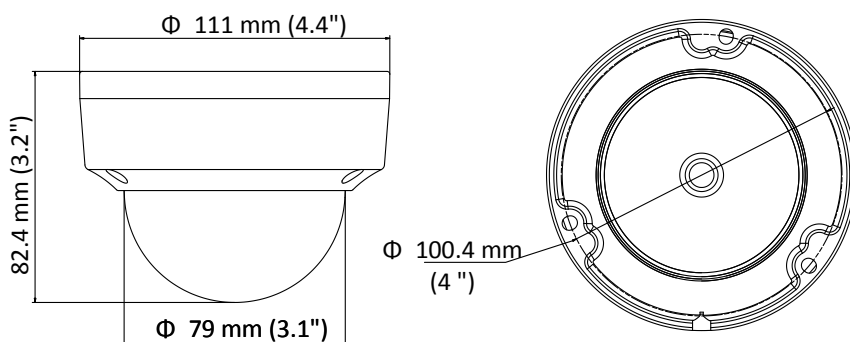

Available Model:

DS-2CD3151G0-I (2.8/4/6 mm)

Dimensions