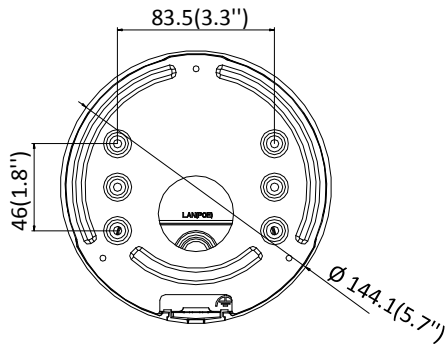

Dimensions