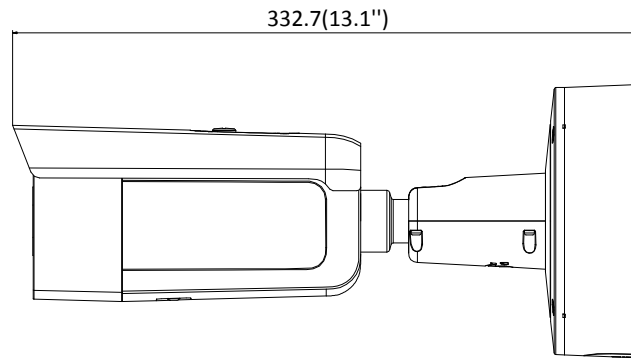

Dimensions