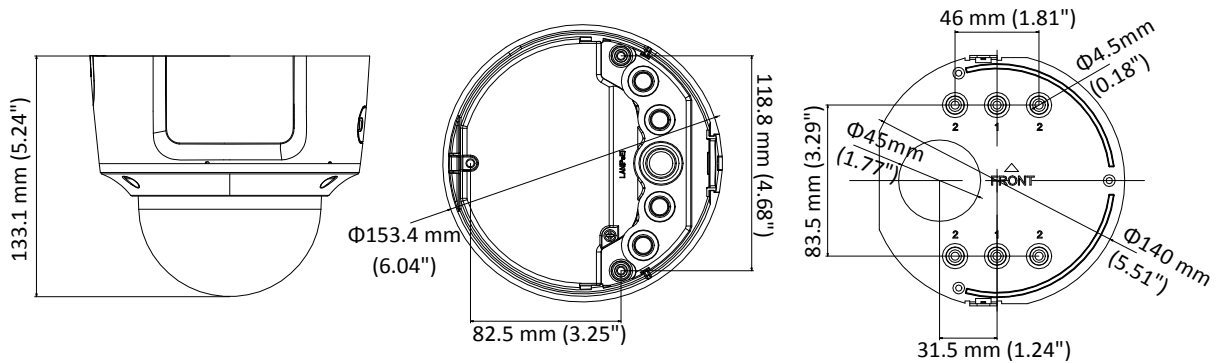

Dimensions

Accessories

DS-1475ZJ-SUS
Vertical Pole Mount

DS-1476ZJ-SUS
Corner Mount

Headquarters

No.555 Qianmo Road, Binjiang District,
Hangzhou 310051, China
T +86-571-8807-5998
overseasbusiness@hikvision.com

Hikvision USA
T +1-909-895-0400
sales.usa@hikvision.com

Hikvision Australia
T +61-2-8599-4233
salesau@hikvision.com

Hikvision India
T +91-22-28469900
sales@pramahikvision.com

Hikvision Canada
T +1-866-200-6690
sales.canada@hikvision.com

Hikvision Thailand
T +662-275-9949
sales.thailand@hikvision.com

Hikvision Europe
T +31-23-5542770
sales.eu@hikvision.com

Hikvision Italy
T +39-0438-6902
info.it@hikvision.com

Hikvision Brazil
T +55 11 3318-0050
Latam.support@hikvision.com

Hikvision Turkey
T +90 (216)521 7070- 7074
sales.tr@hikvision.com

Hikvision Malaysia
T +601-7652-2413
sales.my@hikvision.com

Hikvision UK & Ireland
T +01628-902140
sales.uk@hikvision.com

Hikvision South Africa
Tel: +27 (10) 0351172
sale.africa@hikvision.com

Hikvision France
T +33(0)1-85-330-450
info.fr@hikvision.com

Hikvision Kazakhstan
T +7-727-9730667
nikia.panfilov@hikvision.ru

Hikvision Vietnam
T +84-974270888
sales.vt@hikvision.com

Hikvision UAE
T +971-4-4432090
salesme@hikvision.com

Hikvision Singapore
T +65-6684-4718
sg@hikvision.com

Hikvision Spain
T +34-91-737-16-55
info.es@hikvision.com

Hikvision Tashkent
T +99-87-1238-9438
uzb@hikvision.ru

Hikvision Hong Kong
T +852-2151-1761
info.hk@hikvision.com

Hikvision Russia
T +7-495-669-67-99
saleru@hikvision.com

Hikvision Korea
T +82-(0)31-731-8817
sales.korea@hikvision.com

Hikvision Poland
T +48-22-460-01-50
info.pl@hikvision.com

Hikvision Indonesia
T +62-21-2933759
Sales.Indonesia@hikvision.com

Hikvision Colombia
sales.colombia@hikvision.com