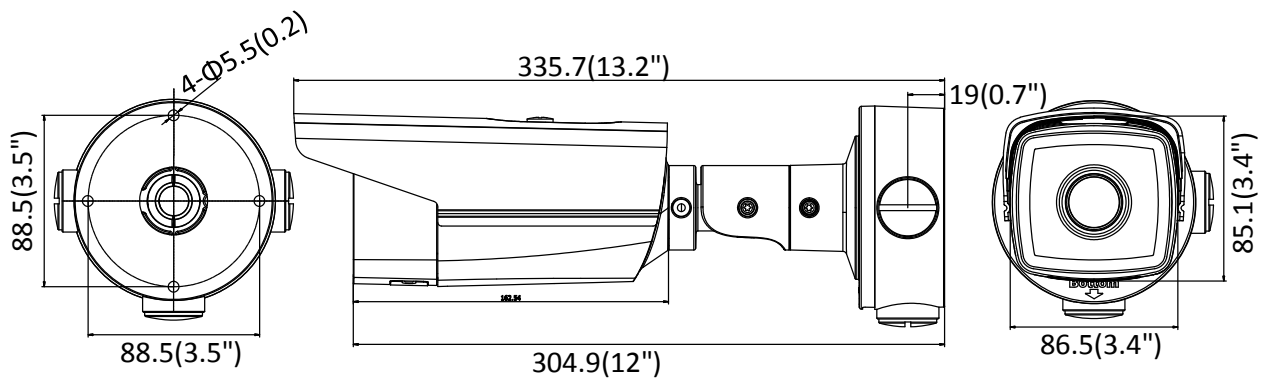

Third Stream	50Hz: 25 fps (1280 × 720, 640 × 360, 352 × 288) 60Hz: 30 fps (1280 × 720, 640 × 360, 352 × 240)
Image Enhancement	BLC/3D DNR/HLC
Image Settings	Rotate mode, saturation, brightness, contrast, sharpness, and white balance adjustable by client software or web browser
Target Cropping	No
Day/Night Switch	Day/Night/Auto/Schedule
<b>Network</b>	
Network Storage	Support micro SD/SDHC/SDXC card (128G), local storage and NAS (NFS,SMB/CIFS), ANR
Alarm Trigger	Motion detection, video tampering, network disconnected, IP address conflict, illegal login, HDD full, HDD error
Protocols	TCP/IP, ICMP, HTTP, HTTPS, FTP, DHCP, DNS, DDNS, RTP, RTSP, RTCP, PPPoE, NTP, UPnP, SMTP, SNMP, IGMP, 802.1X, QoS, IPv6, Bonjour
General Function	One-key reset, anti-flicker, three streams, heartbeat, mirror, password protection, privacy mask, watermark, IP address filter
Firmware Version	V5.5.60
API	ONVIF (PROFILE S, PROFILE G), ISAPI
Simultaneous Live View	Up to 6 channels
User/Host	Up to 32 users 3 levels: Administrator, Operator and User
Client	iVMS-4200, Hik-Connect, iVMS-5200, iVMS-4500
Web Browser	IE8+, Chrome 31.0-44, Firefox 30.0-51, Safari 8.0+
<b>Interface</b>	
Communication Interface	1 RJ45 10M/100M self-adaptive Ethernet port
On-board storage	Built-in micro SD/SDHC/SDXC slot, up to 128 GB
Reset Button	Yes
<b>General</b>	
Operating Conditions	-30 °C to +60 °C (-22 °F to +140 °F), humidity 95% or less (non-condensing)
Power Supply	12 VDC ± 25%, Φ 5.5 mm coaxial plug power PoE(802.3af, class 3)
Power Consumption and Current	12 VDC, 1 A, max: 11.5 W PoE (802.3af, 36V to 57V), 0.4 A to 0.2 A, max. 12.9 W
Protection Level	IP67
Accessory	The junction box is included in the package, and the junction box model is DS-1260ZJ
Material	Metal
Dimensions	Camera: Φ 88.5 × 335.7 mm (Φ 3.5" × 13.2") Package: 386 mm × 156 mm × 155 mm (15.2" × 6.1" × 6.1")
Weight	Camera: 1400 g (3.1 lb.)

## Dimensions

Unit:mm(inch)