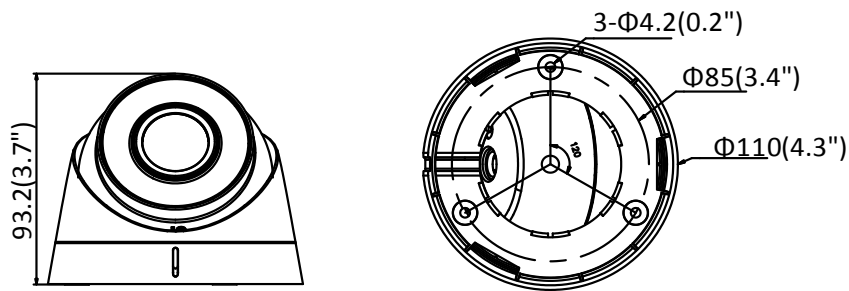

Dimensions

Unit:mm(inch)

Accessories

Distributed by