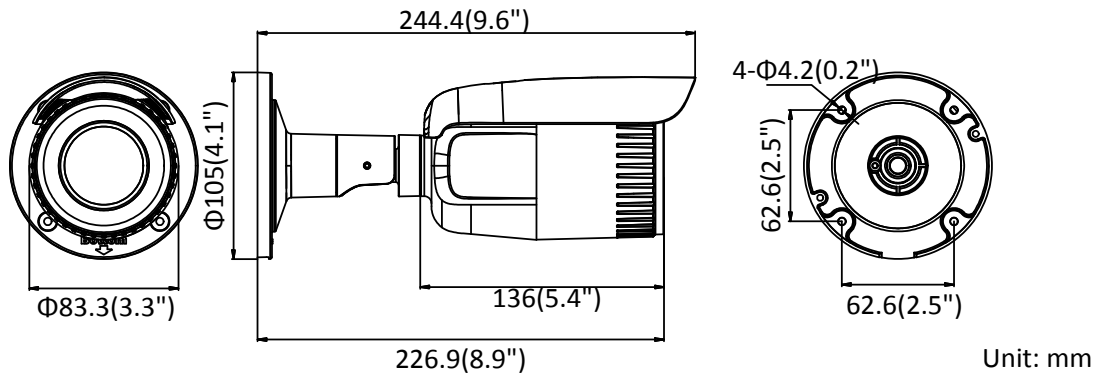

Day/Night Switch	Auto, scheduled
Network	
Network Storage	Support Micro SD/SDHC/SDXC card (128G), local storage and NAS (NFS,SMB/CIFS), ANR
Alarm Trigger	Motion detection, video tampering alarm, network disconnected, IP address conflicted, illegal login
Protocols	TCP/IP, ICMP, HTTP, HTTPS, FTP, DHCP, DNS, DDNS, RTP, RTSP, RTCP, NTP, UPnP™, SMTP, IGMP, 802.1X, QoS, IPv6, UDP, Bonjour
General Function	One-key reset, anti-flicker, heartbeat, mirror, password protection, privacy mask, watermark
Firmware Version	5.5.3
API	ONVIF (PROFILE S, PROFILE G), ISAPI
Simultaneous Live View	Up to 6 channels
User/Host	Up to 32 users 3 levels: Administrator, Operator and User
Client	iVMS-4200, iVMS-4500, iVMS-5200
Web Browser	IE8+, Chrome 31.0-44, Firefox 30.0-51, Safari 8.0+
Interface	
Communication Interface	1 RJ45 10M/100M self-adaptive Ethernet port
Video Output (Without -Z)	1Vp-p composite output (75 Ω/BNC)
Audio (-S)	1 input, 1 output
Alarm (-S)	2 alarm input, 2 alarm output
Reset Button	Yes
General	
Operating Conditions	-30 °C to 60 °C (-22 °F to 140 °F), humidity: 95% or less (non-condensing)
Power Supply	12 VDC ± 20%, 5.5 mm coaxial power plug PoE (802.3af, class 3)
Power Consumption and Current	-Z: 12 VDC, 0.9 A, max. 11 W; PoE: (802.3af, 36 V to 57 V), 0.4 A to 0.2 A, max. 12.9 W Without -Z: 12 VDC, 0.6 A, max. 7 W; PoE: (802.3af, 36 V to 57 V), 0.3 A to 0.1 A, max. 9 W
Protection Level	IP67 TVS 2000V lightning protection, surge protection and voltage transient protection
Material	Metal
Dimensions	Φ 105 mm × 244.4 mm (Φ 4.1" × 9.6")
Weight	Camera: approx. 1035 g (2.3 lb.) With package: approx. 1550 g (3.4 lb.)

Available Models

DS-2CD3641G0-I (2.7 mm to 13.5 mm), DS-2CD3641G0-IZ (2.7 mm to 13.5 mm)
DS-2CD3641G0-IZS (2.7 mm to 13.5 mm)

Dimension

Unit: mm

Accessory

DS-1260ZJ

Distributed by

HIKVISION