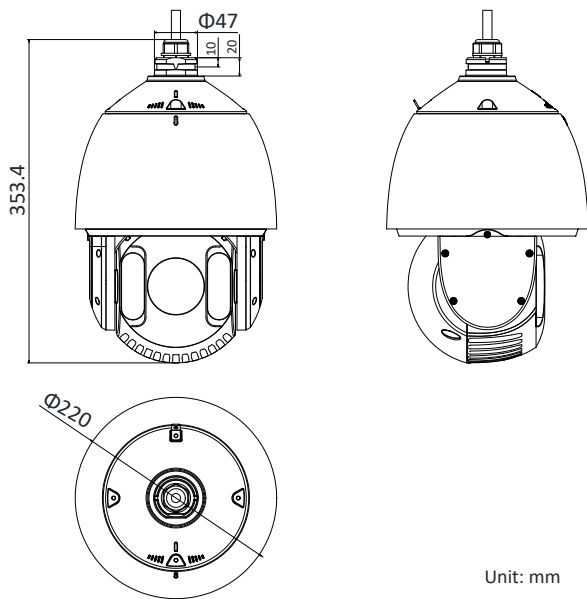

Order Model

DS-2DE7230IW-AE(B)FC, 24 VAC & Hi-PoE, Outdoor

Dimensions