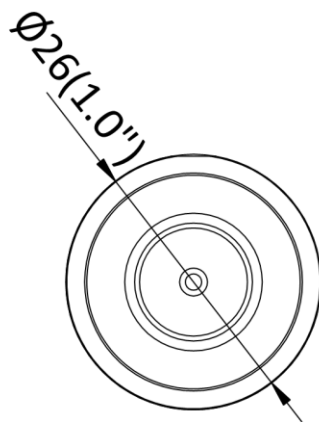

Dimension	Main body: 77.5 mm × 69 mm × 26 mm (3.1" × 2.7" × 1.0") L10: Ø26 mm × 40 mm (Ø1.0" × 1.6") L20: 37 mm × 26 mm × 25 mm (1.5" × 1.0" × 1.0") L30: Ø26 mm × 50 mm (Ø1.0" × 2.0")
Package Dimension	Kit/Main body: 254 mm × 164 mm × 130 mm (10" × 6.5" × 5.1") Camera: 219 mm × 139 mm × 100 mm (8.6" × 5.5" × 3.9")
Weight	Main body: approx. 90 g (0.2 lb.) Camera: approx. 90 g (0.2 lb.)
With Package Weight	Main body: approx. 456 g (1.0 lb.) Package (with 8 m cable): approx. 991 g (2.2 lb.) Package (with 2 m cable): approx. 776 g (1.7 lb.) Camera (with 8 m cable): approx. 676 g (1.5 lb.) Camera (with 2 m cable): approx. 451 g (1.0 lb.)
Storage Conditions	-40 °C to 60 °C (-40 °F to 140 °F). Humidity 95% or less (non-condensing)
Startup and Operating Conditions	-40 °C to 60 °C (-40 °F to 140 °F). Humidity 95% or less (non-condensing)
Language	18 languages: English, Traditional Chinese, Russian, Turkish, Japanese, Korean, Thai, Vietnamese, Estonian, Bulgarian, Hungarian, Czech, Slovak, French, Italian, German, Spanish, Portuguese
General Function	One-key reset, heartbeat, mirror, password protection, privacy mask, rotate, watermark, IP address filter
Length of Lens Cable	2 m (6.6 ft.) and 8 m (26.2 ft.) optional
Approval	
EMC	FCC (47 CFR Part 15, Subpart B); CE-EMC (EN 55032: 2015, EN 61000-3-2:2019, EEN 61000-3-3:2013+A1:2019, EN 50130-4: 2011+A1: 2014); RCM (AS/NZS CISPR 32: 2015); IC (ICES-003: Issue 7); KC (KN 32: 2015, KN 35: 2015)
Safety	UL (UL 62368-1); CB (IEC 62368-1:2014+A11); CE-LVD (EN 62368-1:2014/A11:2017); BIS (IS 13252(Part 1):2010/ IEC 60950-1 : 2005); LOA (IEC/EN 60950-1)
Environment	CE-RoHS (2011/65/EU); WEEE (2012/19/EU); Reach (Regulation (EC) No 1907/2006)

▪ **Dimension**

L10:

L20:

L30:

Main Body:

Main Body with Bracket:

Unit: mm (inch)

Distributed by