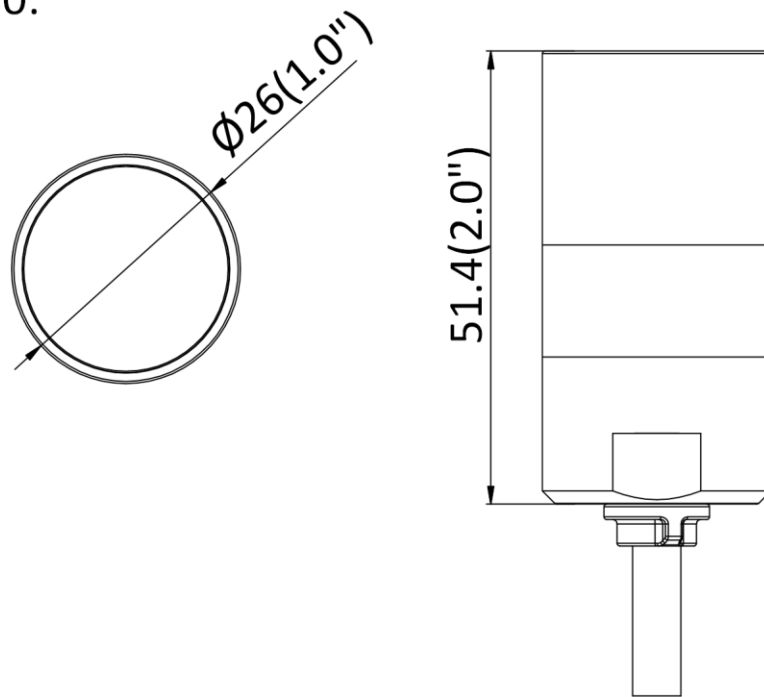

Dimension	Main body: 77.5 mm × 69 mm × 26 mm (3.1" × 2.7" × 1.0") L10: Ø26 mm × 40 mm (Ø1.0" × 1.6") L20: 37 mm × 26 mm × 25 mm (1.5" × 1.0" × 1.0") L30: Ø26 mm × 50 mm (Ø1.0" × 2.0")
Package Dimension	Kit/Main body: 254 mm × 164 mm × 130 mm (10" × 6.5" × 5.1") Camera: 219 mm × 139 mm × 100 mm (8.6" × 5.5" × 3.9")
Weight	Main body: approx. 90 g (0.2 lb.) Camera: approx. 90 g (0.2 lb.)
With Package Weight	Main body: approx. 456 g (1.0 lb.) Package (with 8 m cable): approx. 991 g (2.2 lb.) Package (with 2 m cable): approx. 776 g (1.7 lb.) Camera (with 8 m cable): approx. 676 g (1.5 lb.) Camera (with 2 m cable): approx. 451 g (1.0 lb.)
Storage Conditions	-40 °C to 60 °C (-40 °F to 140 °F). Humidity 95% or less (non-condensing)
Startup and Operating Conditions	-40 °C to 60 °C (-40 °F to 140 °F). Humidity 95% or less (non-condensing)
Language	18 languages: English, Traditional Chinese, Russian, Turkish, Japanese, Korean, Thai, Vietnamese, Estonian, Bulgarian, Hungarian, Czech, Slovak, French, Italian, German, Spanish, Portuguese
General Function	One-key reset, heartbeat, mirror, password protection, privacy mask, rotate, watermark, IP address filter
Length of Lens Cable	2 m (6.6 ft.) and 8 m (26.2 ft.) optional
Approval	
EMC	FCC (47 CFR Part 15, Subpart B); CE-EMC (EN 55032: 2015, EN 61000-3-2:2019, EEN 61000-3-3:2013+A1:2019, EN 50130-4: 2011+A1: 2014); RCM (AS/NZS CISPR 32: 2015); IC (ICES-003: Issue 7); KC (KN 32: 2015, KN 35: 2015)
Safety	UL (UL 62368-1); CB (IEC 62368-1:2014+A11); CE-LVD (EN 62368-1:2014/A11:2017); BIS (IS 13252(Part 1):2010/ IEC 60950-1 : 2005); LOA (IEC/EN 60950-1)
Environment	CE-RoHS (2011/65/EU); WEEE (2012/19/EU); Reach (Regulation (EC) No 1907/2006)

▪ **Dimension**

L10:

L20:

L30:

Main Body:

Main Body with Bracket:

Unit: mm (inch)

Distributed by