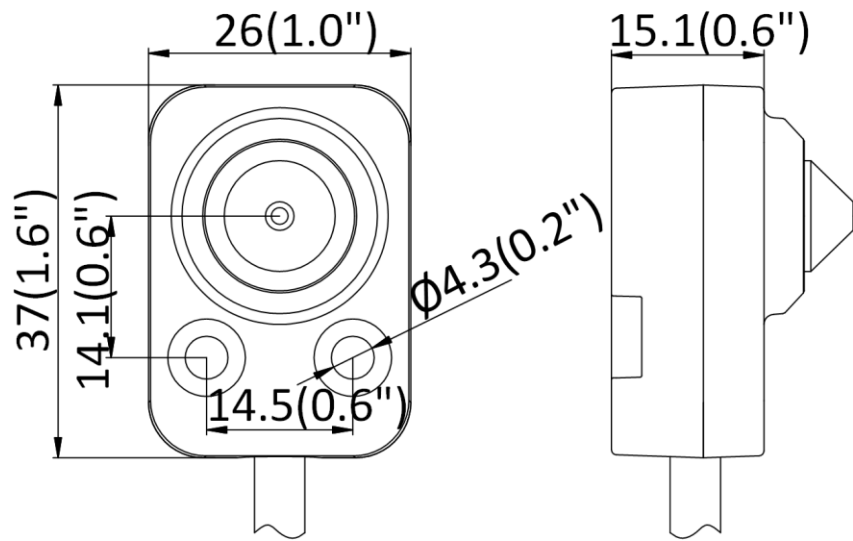

Dimension	Main body: 77.5 mm × 69 mm × 26 mm (3.1" × 2.7" × 1.0") L10: Ø26 mm × 40 mm (Ø1.0" × 1.6") L20: 37 mm × 26 mm × 25 mm (1.5" × 1.0" × 1.0") L30: Ø26 mm × 50 mm (Ø1.0" × 2.0")
Package Dimension	Kit/Main body: 254 mm × 164 mm × 130 mm (10" × 6.5" × 5.1") Camera: 219 mm × 139 mm × 100 mm (8.6" × 5.5" × 3.9")
Weight	Main body: approx. 90 g (0.2 lb.) Camera: approx. 90 g (0.2 lb.)
With Package Weight	Main body: approx. 456 g (1.0 lb.) Package (with 8 m cable): approx. 991 g (2.2 lb.) Package (with 2 m cable): approx. 776 g (1.7 lb.) Camera (with 8 m cable): approx. 676 g (1.5 lb.) Camera (with 2 m cable): approx. 451 g (1.0 lb.)
Storage Conditions	-40 °C to 60 °C (-40 °F to 140 °F). Humidity 95% or less (non-condensing)
Startup and Operating Conditions	-40 °C to 60 °C (-40 °F to 140 °F). Humidity 95% or less (non-condensing)
Language	18 languages: English, Traditional Chinese, Russian, Turkish, Japanese, Korean, Thai, Vietnamese, Estonian, Bulgarian, Hungarian, Czech, Slovak, French, Italian, German, Spanish, Portuguese
General Function	One-key reset, heartbeat, mirror, password protection, privacy mask, rotate, watermark, IP address filter
Length of Lens Cable	2 m (6.6 ft.) and 8 m (26.2 ft.) optional
Approval	
EMC	FCC (47 CFR Part 15, Subpart B); CE-EMC (EN 55032: 2015, EN 61000-3-2:2019, EEN 61000-3-3:2013+A1:2019, EN 50130-4: 2011+A1: 2014); RCM (AS/NZS CISPR 32: 2015); IC (ICES-003: Issue 7); KC (KN 32: 2015, KN 35: 2015)
Safety	UL (UL 62368-1); CB (IEC 62368-1:2014+A11); CE-LVD (EN 62368-1:2014/A11:2017); BIS (IS 13252(Part 1):2010/ IEC 60950-1 : 2005); LOA (IEC/EN 60950-1)
Environment	CE-RoHS (2011/65/EU); WEEE (2012/19/EU); Reach (Regulation (EC) No 1907/2006)

▪ **Dimension**

L10:

L20:

L30:

Main Body:

Main Body with Bracket:

Unit: mm (inch)

Distributed by