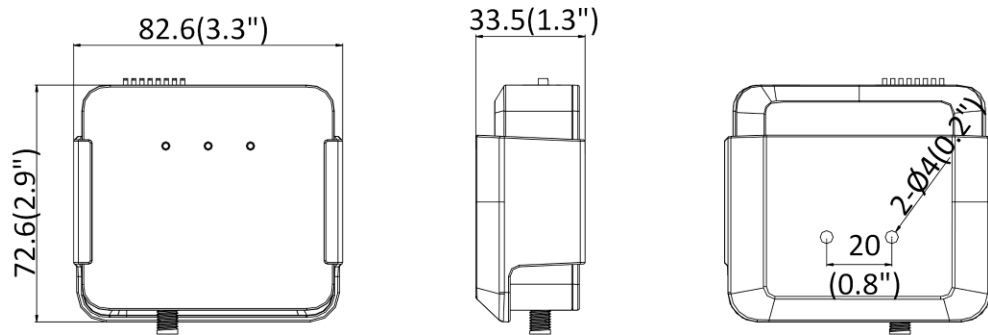

Dimension	Main body: 77.5 mm × 69 mm × 26 mm (3.1" × 2.7" × 1.0") L10: Ø26 mm × 40 mm (Ø1.0" × 1.6") L20: 37 mm × 26 mm × 25 mm (1.5" × 1.0" × 1.0") L30: Ø26 mm × 50 mm (Ø1.0" × 2.0")
Package Dimension	Kit/Main body: 254 mm × 164 mm × 130 mm (10" × 6.5" × 5.1") Camera: 219 mm × 139 mm × 100 mm (8.6" × 5.5" × 3.9")
Weight	Main body: approx. 90 g (0.2 lb.) Camera: approx. 90 g (0.2 lb.)
With Package Weight	Main body: approx. 456 g (1.0 lb.) Package (with 8 m cable): approx. 991 g (2.2 lb.) Package (with 2 m cable): approx. 776 g (1.7 lb.) Camera (with 8 m cable): approx. 676 g (1.5 lb.) Camera (with 2 m cable): approx. 451 g (1.0 lb.)
Storage Conditions	-40 °C to 60 °C (-40 °F to 140 °F). Humidity 95% or less (non-condensing)
Startup and Operating Conditions	-40 °C to 60 °C (-40 °F to 140 °F). Humidity 95% or less (non-condensing)
Language	18 languages: English, Traditional Chinese, Russian, Turkish, Japanese, Korean, Thai, Vietnamese, Estonian, Bulgarian, Hungarian, Czech, Slovak, French, Italian, German, Spanish, Portuguese
General Function	One-key reset, heartbeat, mirror, password protection, privacy mask, rotate, watermark, IP address filter
Length of Lens Cable	2 m (6.6 ft.) and 8 m (26.2 ft.) optional
Approval	
EMC	FCC (47 CFR Part 15, Subpart B); CE-EMC (EN 55032: 2015, EN 61000-3-2:2019, EEN 61000-3-3:2013+A1:2019, EN 50130-4: 2011+A1: 2014); RCM (AS/NZS CISPR 32: 2015); IC (ICES-003: Issue 7); KC (KN 32: 2015, KN 35: 2015)
Safety	UL (UL 62368-1); CB (IEC 62368-1:2014+A11); CE-LVD (EN 62368-1:2014/A11:2017); BIS (IS 13252(Part 1):2010/ IEC 60950-1 : 2005); LOA (IEC/EN 60950-1)
Environment	CE-RoHS (2011/65/EU); WEEE (2012/19/EU); Reach (Regulation (EC) No 1907/2006)

▪ **Dimension**

L10:

L20:

L30:

Main Body:

Main Body with Bracket:

Unit: mm (inch)

Distributed by