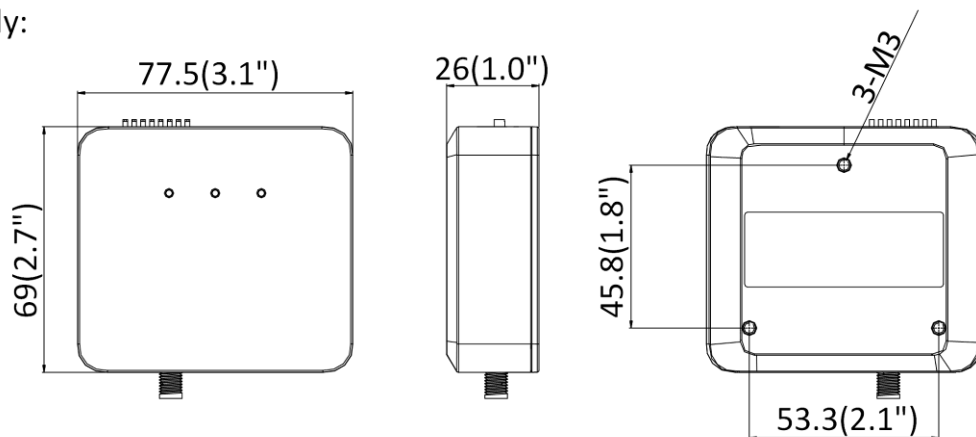

Dimension	Main body: 77.5 mm × 69 mm × 26 mm (3.1" × 2.7" × 1.0") L10: Ø26 mm × 40 mm (Ø1.0" × 1.6") L20: 37 mm × 26 mm × 25 mm (1.5" × 1.0" × 1.0") L30: Ø26 mm × 50 mm (Ø1.0" × 2.0")
Package Dimension	Kit/Main body: 254 mm × 164 mm × 130 mm (10" × 6.5" × 5.1") Camera: 219 mm × 139 mm × 100 mm (8.6" × 5.5" × 3.9")
Weight	Main body: approx. 90 g (0.2 lb.) Camera: approx. 90 g (0.2 lb.)
With Package Weight	Main body: approx. 456 g (1.0 lb.) Package (with 8 m cable): approx. 991 g (2.2 lb.) Package (with 2 m cable): approx. 776 g (1.7 lb.) Camera (with 8 m cable): approx. 676 g (1.5 lb.) Camera (with 2 m cable): approx. 451 g (1.0 lb.)
Storage Conditions	-40 °C to 60 °C (-40 °F to 140 °F). Humidity 95% or less (non-condensing)
Startup and Operating Conditions	-40 °C to 60 °C (-40 °F to 140 °F). Humidity 95% or less (non-condensing)
Language	18 languages: English, Traditional Chinese, Russian, Turkish, Japanese, Korean, Thai, Vietnamese, Estonian, Bulgarian, Hungarian, Czech, Slovak, French, Italian, German, Spanish, Portuguese
General Function	One-key reset, heartbeat, mirror, password protection, privacy mask, rotate, watermark, IP address filter
Length of Lens Cable	2 m (6.6 ft.) and 8 m (26.2 ft.) optional
Approval	
EMC	FCC (47 CFR Part 15, Subpart B); CE-EMC (EN 55032: 2015, EN 61000-3-2:2019, EEN 61000-3-3:2013+A1:2019, EN 50130-4: 2011+A1: 2014); RCM (AS/NZS CISPR 32: 2015); IC (ICES-003: Issue 7); KC (KN 32: 2015, KN 35: 2015)
Safety	UL (UL 62368-1); CB (IEC 62368-1:2014+A11); CE-LVD (EN 62368-1:2014/A11:2017); BIS (IS 13252(Part 1):2010/ IEC 60950-1 : 2005); LOA (IEC/EN 60950-1)
Environment	CE-RoHS (2011/65/EU); WEEE (2012/19/EU); Reach (Regulation (EC) No 1907/2006)

▪ **Dimension**

L10:

L20:

L30:

Main Body:

Main Body with Bracket:

Unit: mm (inch)

Distributed by