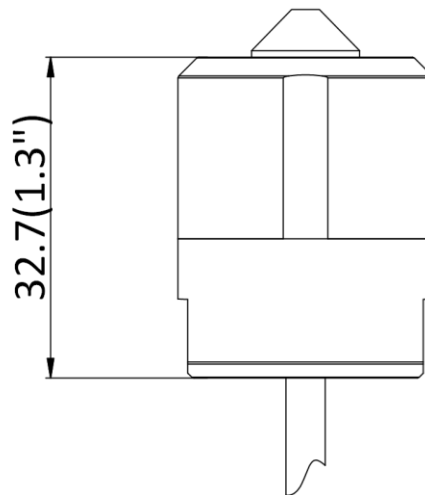

Dimension	Main body: 77.5 mm × 69 mm × 26 mm (3.1" × 2.7" × 1.0") L10: Ø26 mm × 40 mm (Ø1.0" × 1.6") L20: 37 mm × 26 mm × 25 mm (1.5" × 1.0" × 1.0") L30: Ø26 mm × 50 mm (Ø1.0" × 2.0")
Package Dimension	Kit/Main body: 254 mm × 164 mm × 130 mm (10" × 6.5" × 5.1") Camera: 219 mm × 139 mm × 100 mm (8.6" × 5.5" × 3.9")
Weight	Main body: approx. 90 g (0.2 lb.) Camera: approx. 90 g (0.2 lb.)
With Package Weight	Main body: approx. 456 g (1.0 lb.) Package (with 8 m cable): approx. 991 g (2.2 lb.) Package (with 2 m cable): approx. 776 g (1.7 lb.) Camera (with 8 m cable): approx. 676 g (1.5 lb.) Camera (with 2 m cable): approx. 451 g (1.0 lb.)
Storage Conditions	-40 °C to 60 °C (-40 °F to 140 °F). Humidity 95% or less (non-condensing)
Startup and Operating Conditions	-40 °C to 60 °C (-40 °F to 140 °F). Humidity 95% or less (non-condensing)
Language	18 languages: English, Traditional Chinese, Russian, Turkish, Japanese, Korean, Thai, Vietnamese, Estonian, Bulgarian, Hungarian, Czech, Slovak, French, Italian, German, Spanish, Portuguese
General Function	One-key reset, heartbeat, mirror, password protection, privacy mask, rotate, watermark, IP address filter
Length of Lens Cable	2 m (6.6 ft.) and 8 m (26.2 ft.) optional
Approval	
EMC	FCC (47 CFR Part 15, Subpart B); CE-EMC (EN 55032: 2015, EN 61000-3-2:2019, EEN 61000-3-3:2013+A1:2019, EN 50130-4: 2011+A1: 2014); RCM (AS/NZS CISPR 32: 2015); IC (ICES-003: Issue 7); KC (KN 32: 2015, KN 35: 2015)
Safety	UL (UL 62368-1); CB (IEC 62368-1:2014+A11); CE-LVD (EN 62368-1:2014/A11:2017); BIS (IS 13252(Part 1):2010/ IEC 60950-1 : 2005); LOA (IEC/EN 60950-1)
Environment	CE-RoHS (2011/65/EU); WEEE (2012/19/EU); Reach (Regulation (EC) No 1907/2006)

▪ **Dimension**

L10:

L20:

L30:

Main Body:

Main Body with Bracket:

Unit: mm (inch)

Distributed by