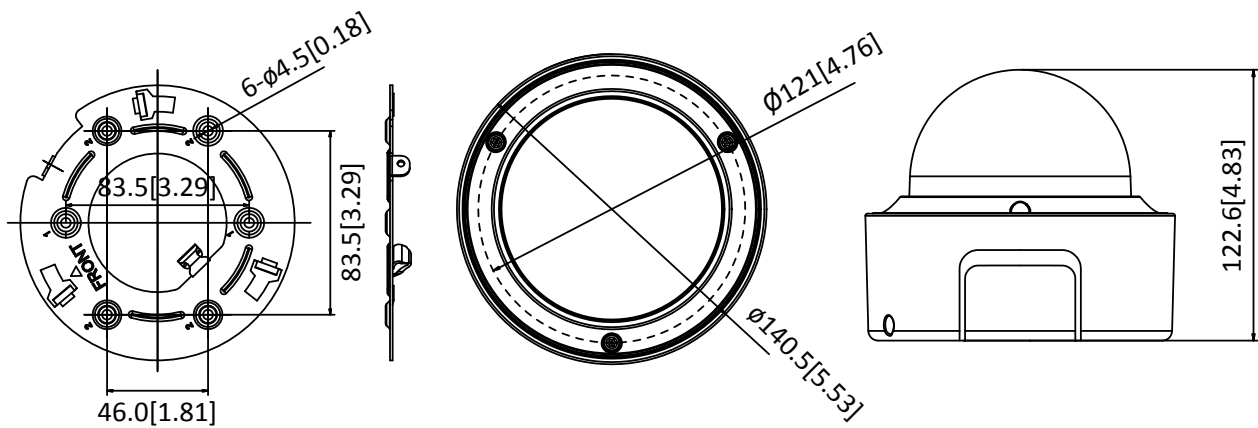

Firmware Version	5.5.80
Operating Conditions	-30 °C to 60 °C (-22 °F to 140 °F), humidity 95% or less (non-condensing)
Power Supply	Recommended DC input 12 V, voltage range of 10 to 48 VDC allowed, two-core terminal block PoE (802.3af, class 3)
Power Consumption and Current	With extra load: 12 VDC, 0.8 A, max. 10.5 W; PoE (802.3af, 36 V to 57 V), 0.2 A to 0.3 A, class 3 Without extra load: 12 VDC, 0.6 A, max. 8 W; PoE (802.3af, 36 V to 57 V), 0.2 A to 0.3 A, class 3 “with extra load” means that an extra device is connected to and powered by the camera.
Protection Level	IK10
Material	Metal
Dimensions	Camera: $\Phi 140.5 \times 122.6$ mm ($\Phi 5.5'' \times 4.8''$) With package: $244 \times 174 \times 173$ mm ($9.6'' \times 6.9'' \times 6.8''$)
Weight	Camera: 900 g (1.98 lb.) With package: 1250 g (2.76 lb.)

Note: Listed resolutions are only selectable options. It does not mean that all streams can work at their maximum resolution at the same time.

Available Model

DS-2CD5126G0-IZSUHK (2.7–13.5 mm)

Dimension

Unit: mm[inch]