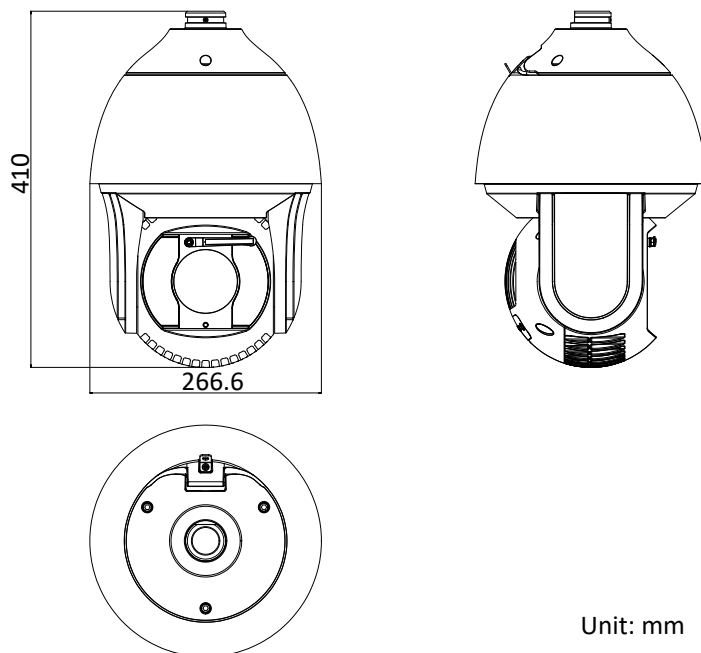

Working Temperature	Outdoor: -40°C to 70°C (-40°F to 158°F)
Working Humidity	≤ 90%
Protection Level	IP67 Standard, IK10 (only supported by camera without wiper), NEMA 4X, 6,000V Lightning Protection, Surge Protection and Voltage Transient Protection
Material	Metal
Dimensions	Φ 266.6 mm × 410 mm (Φ 10.50" × 16.14")
Weight	Approx. 8 kg (17.64 lb)

DORI

The DORI (detect, observe, recognize, identify) distance gives the general idea of the camera ability to distinguish persons or objects within its field of view.

It is calculated based on the camera sensor specification and the criteria given by EN 62676-4: 2015.

DORI	Detect	Observe	Recognize	Identify
Definition	25 px/m	63 px/m	125 px/m	250 px/m
Distance (Tele)	2786.2 m (9141.1 ft)	1105.6 m (3627.4 ft)	557.2 m (1828.2 ft)	278.6 m (914.1 ft)

Order Model

DS-2DF8442IX-AELUHK (C), without wiper, 24 VAC & Hi-PoE

DS-2DF8442IX-AELWUHK (C), with wiper, 24 VAC & Hi-PoE

Dimensions

Unit: mm