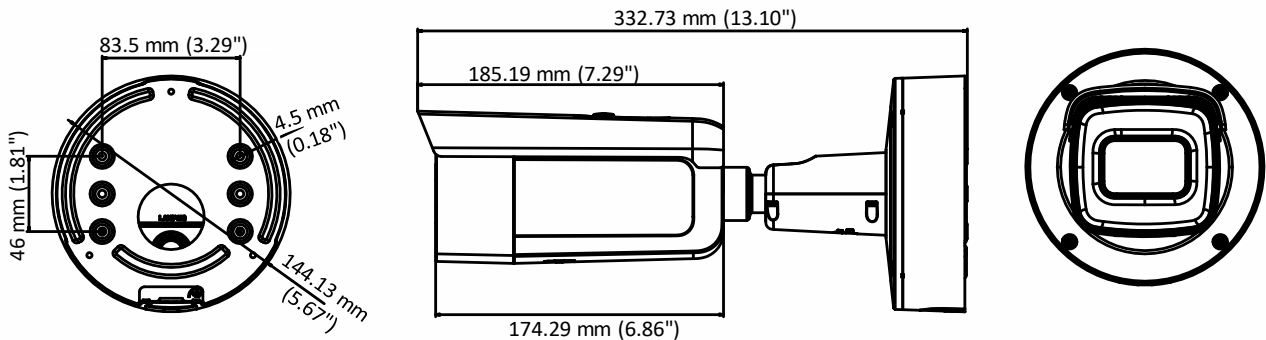

	Terminal block for DC input
Power Consumption and Current	12 VDC, 1.3A, max. 15.5W PoE (802.3at, 42.5V to 57V), 0.5A to 0.1A, max. 17.5W
Protection Level	IP67, IK10
Material	Metal
Dimensions	Φ144.13×332.73 mm (Φ5.67"× 13.10")
Weight	Camera: Approx. 1890 g (4.17 lb.)

## Dimensions